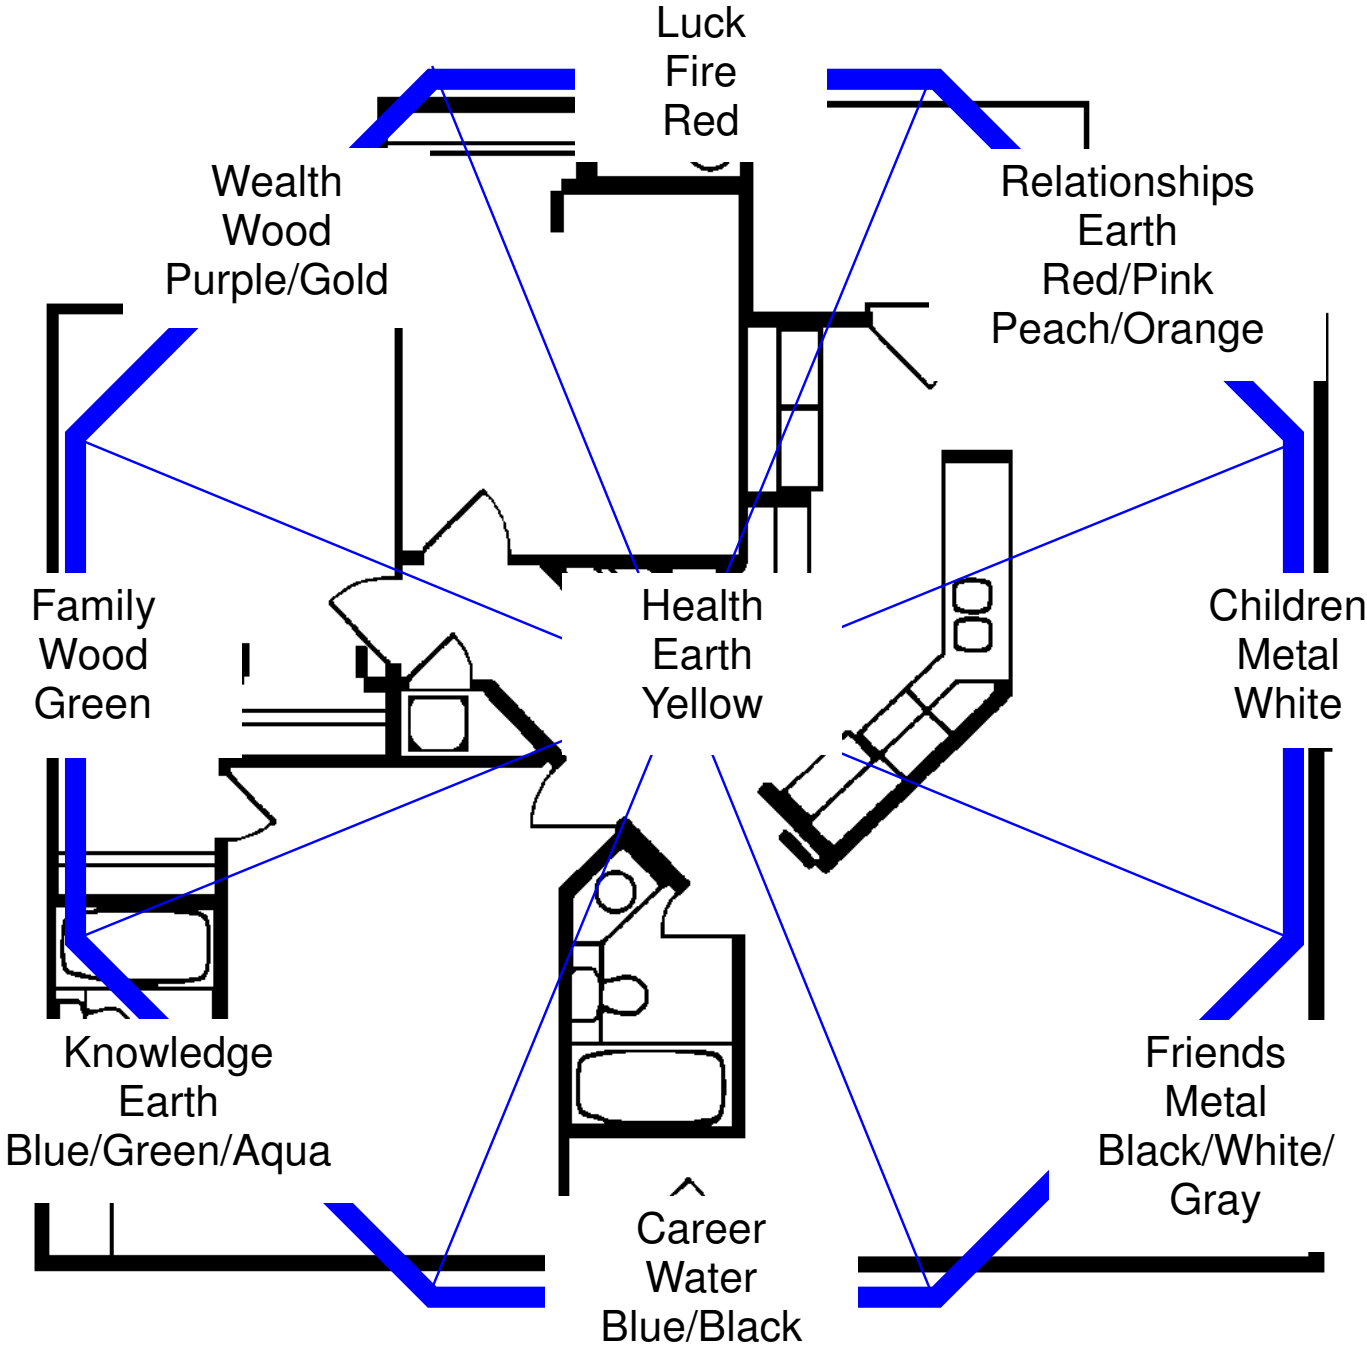

Ba-Gua Compass

Ba-Gua, which means eight-sided figure, is an octagon that is placed over the floor plan of a house, room or office to locate the different life areas. Career is placed at the main front door.

Ba-Gua Compass

The Ba-Gua can be divided two ways. It can be divided into nine blocks. This harmonizes with the Flying Star method.

Ba-Gua Compass

Or the Ba-Gua can be divided into pie pieces which harmonizes with the Compass method of Feng Shui. Both methods work. Choose the one that resonates with you.

Ba-Gua Compass

The Ba-Gua is placed over a floor plan.

Ba-Gua Compass

The Ba-Gua is elongated if necessary. Don't worry that some corners of the house seem to exceed the Ba-Gua. They are still included in that area.

Ba-Gua Compass

Then the life areas are labeled. Career is placed at the main front door.

Ba-Gua Compass

Even if the door is at an angle to the house, Career is still placed at the front door.

Ba-Gua Compass