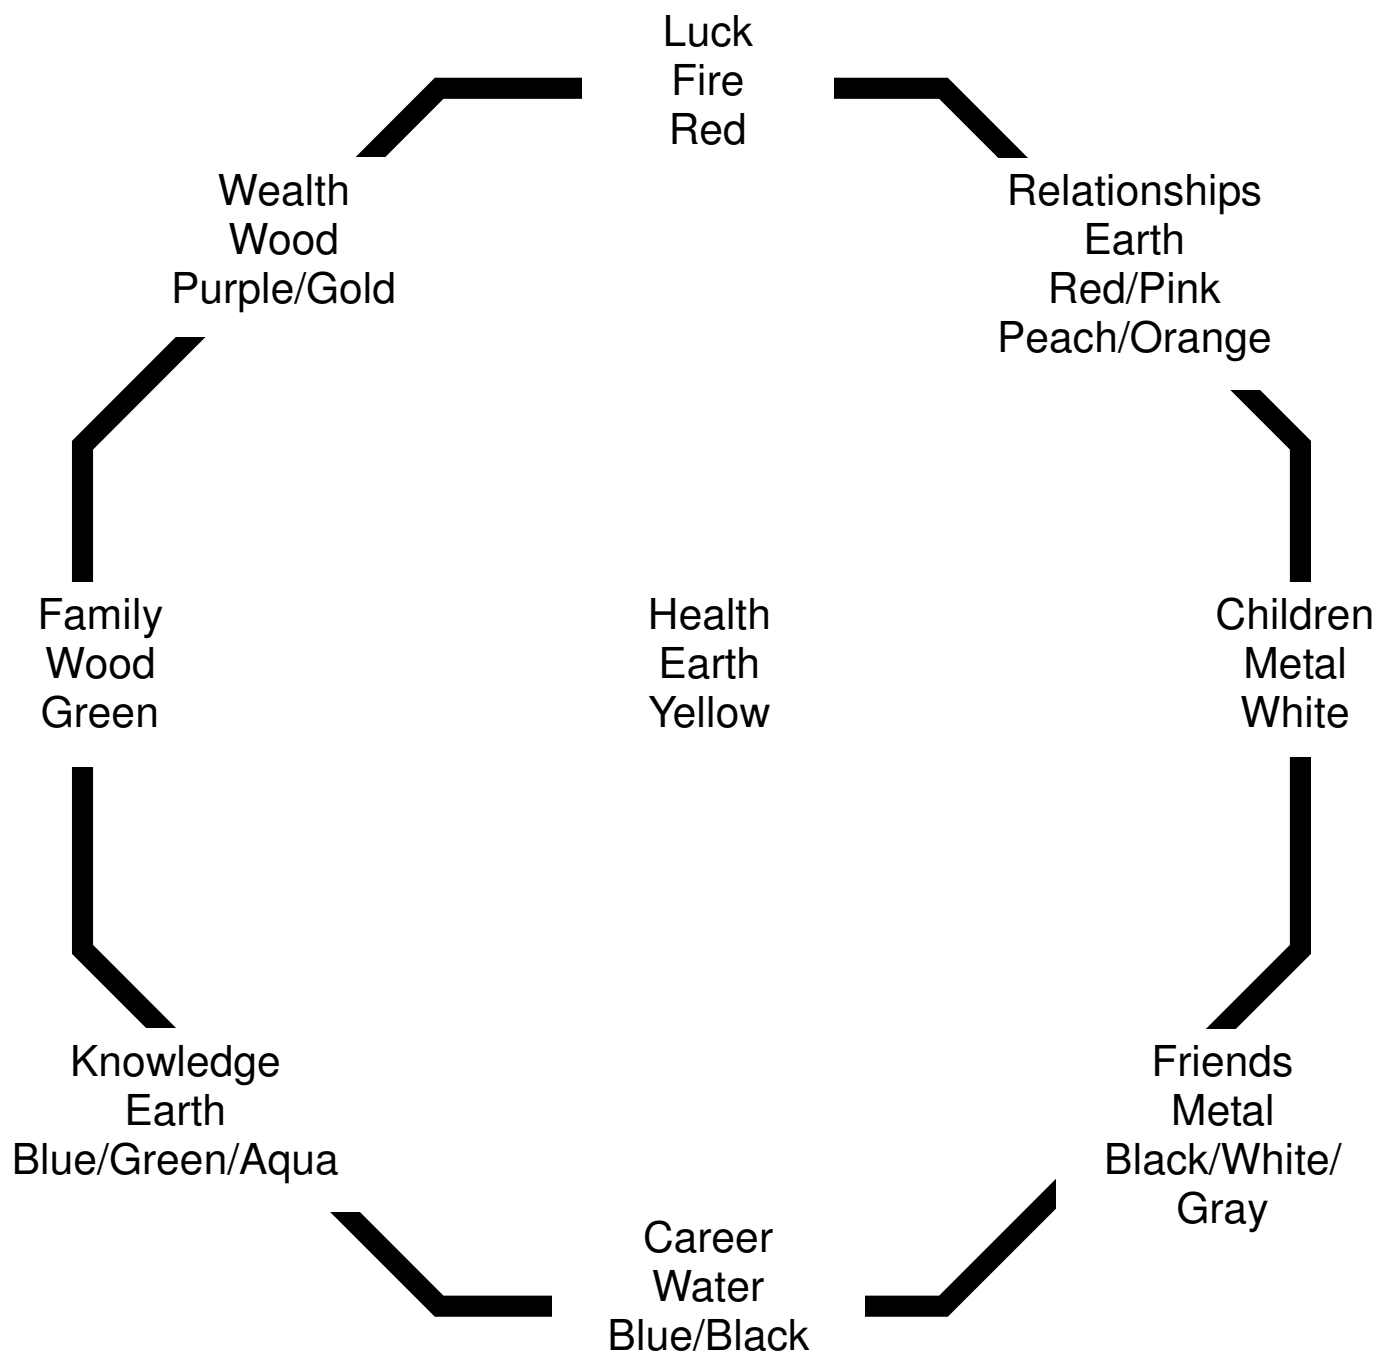

Ba-Gua Compass

Ba-Gua, which means eight-sided figure, is an octagon that is placed over the floor plan of a house, room or office to locate the different life areas. Career is placed at the main front door.

Ba-Gua Compass

The Ba-Gua can be divided two ways. It can be divided into nine blocks. This harmonizes with the Flying Star method.

Ba-Gua Compass

Or the Ba-Gua can be divided into pie pieces which harmonizes with the Compass method of Feng Shui. Both methods work. Choose the one that resonates with you.

Ba-Gua Compass

The Ba-Gua is placed over a floor plan.

Ba-Gua Compass

The Ba-Gua is elongated if necessary. Don't worry that some corners of the house seem to exceed the Ba-Gua. They are still included in that area.