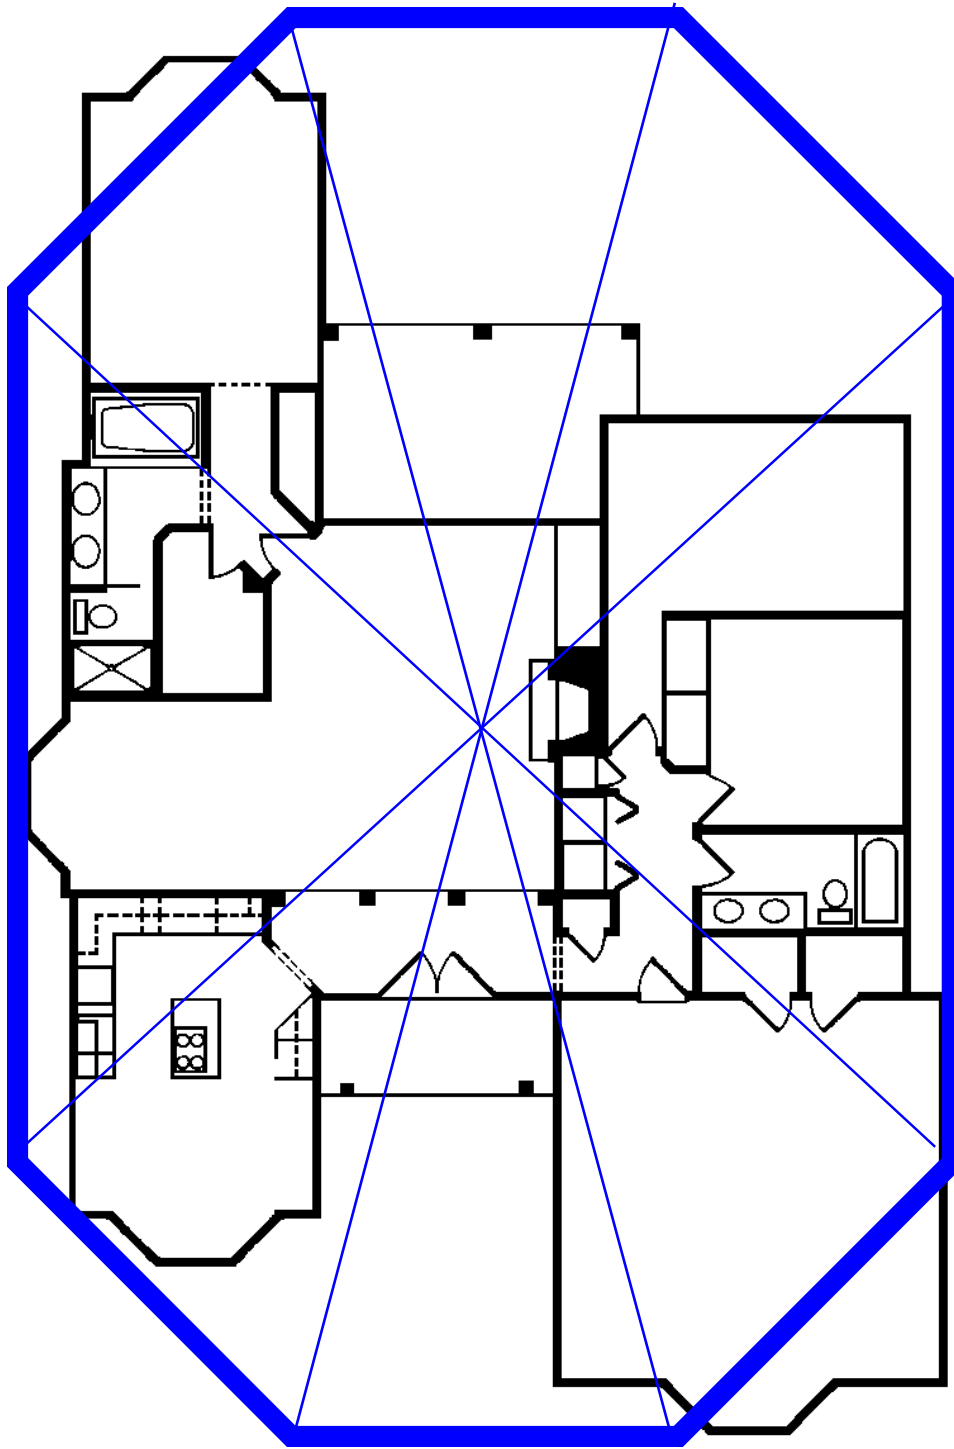

Ba-Gua Compass

Ba-Gua, which means eight-sided figure, is an octagon that is placed over the floor plan of a house, room or office to locate the different life areas. Career is placed at the main front door.

Ba-Gua Compass

The Ba-Gua can be divided two ways. It can be divided into nine blocks. This harmonizes with the Flying Star method.

Ba-Gua Compass

Or the Ba-Gua can be divided into pie pieces which harmonizes with the Compass method of Feng Shui. Both methods work. Choose the one that resonates with you.

Ba-Gua Compass

The Ba-Gua is placed over a floor plan.

Ba-Gua Compass

The Ba-Gua is elongated if necessary. Don't worry that some corners of the house seem to exceed the Ba-Gua. They are still included in that area.

Ba-Gua Compass

Then the life areas are labeled. Career is placed at the main front door.

Ba-Gua Compass

Even if the door is at an angle to the house, Career is still placed at the front door.

Ba-Gua Compass