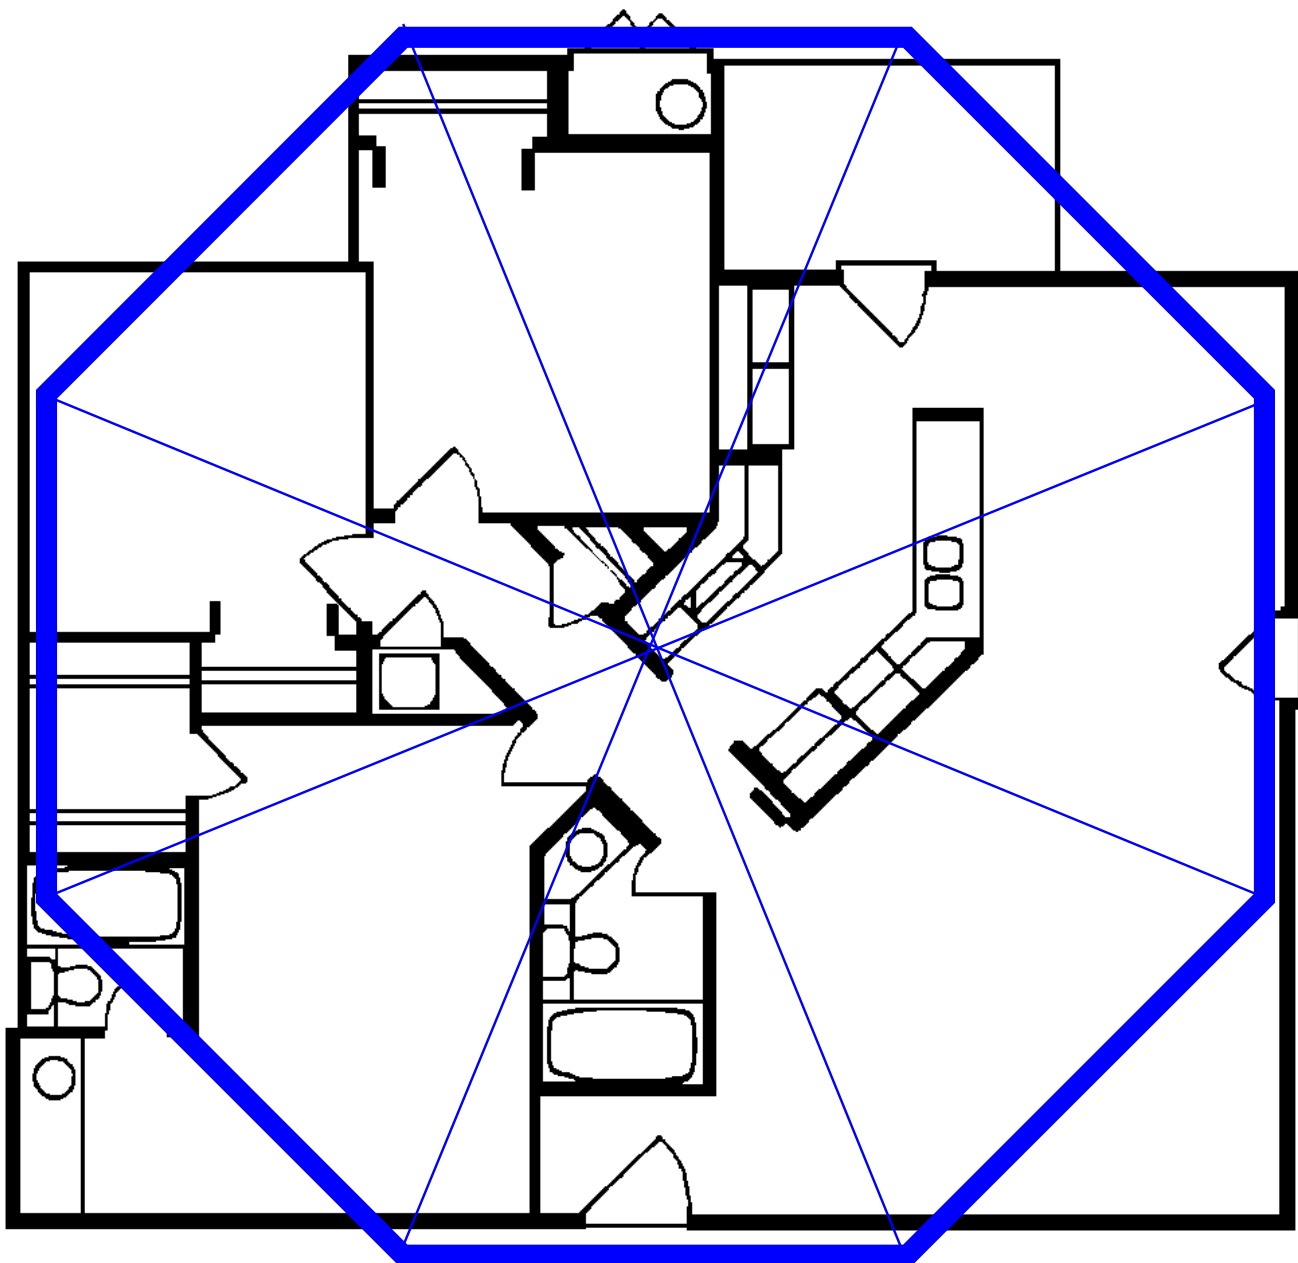

Ba-Gua Compass

Ba-Gua, which means eight-sided figure, is an octagon that is placed over the floor plan of a house, room or office to locate the different life areas. Career is placed at the main front door.

Ba-Gua Compass

The Ba-Gua can be divided two ways. It can be divided into nine blocks. This harmonizes with the Flying Star method.

Ba-Gua Compass

Or the Ba-Gua can be divided into pie pieces which harmonizes with the Compass method of Feng Shui. Both methods work. Choose the one that resonates with you.

Ba-Gua Compass

The Ba-Gua is placed over a floor plan.

Ba-Gua Compass

The Ba-Gua is elongated if necessary. Don't worry that some corners of the house seem to exceed the Ba-Gua. They are still included in that area.

Ba-Gua Compass

Then the life areas are labeled. Career is placed at the main front door.

Ba-Gua Compass

Even if the door is at an angle to the house, Career is still placed at the front door.

Ba-Gua Compass