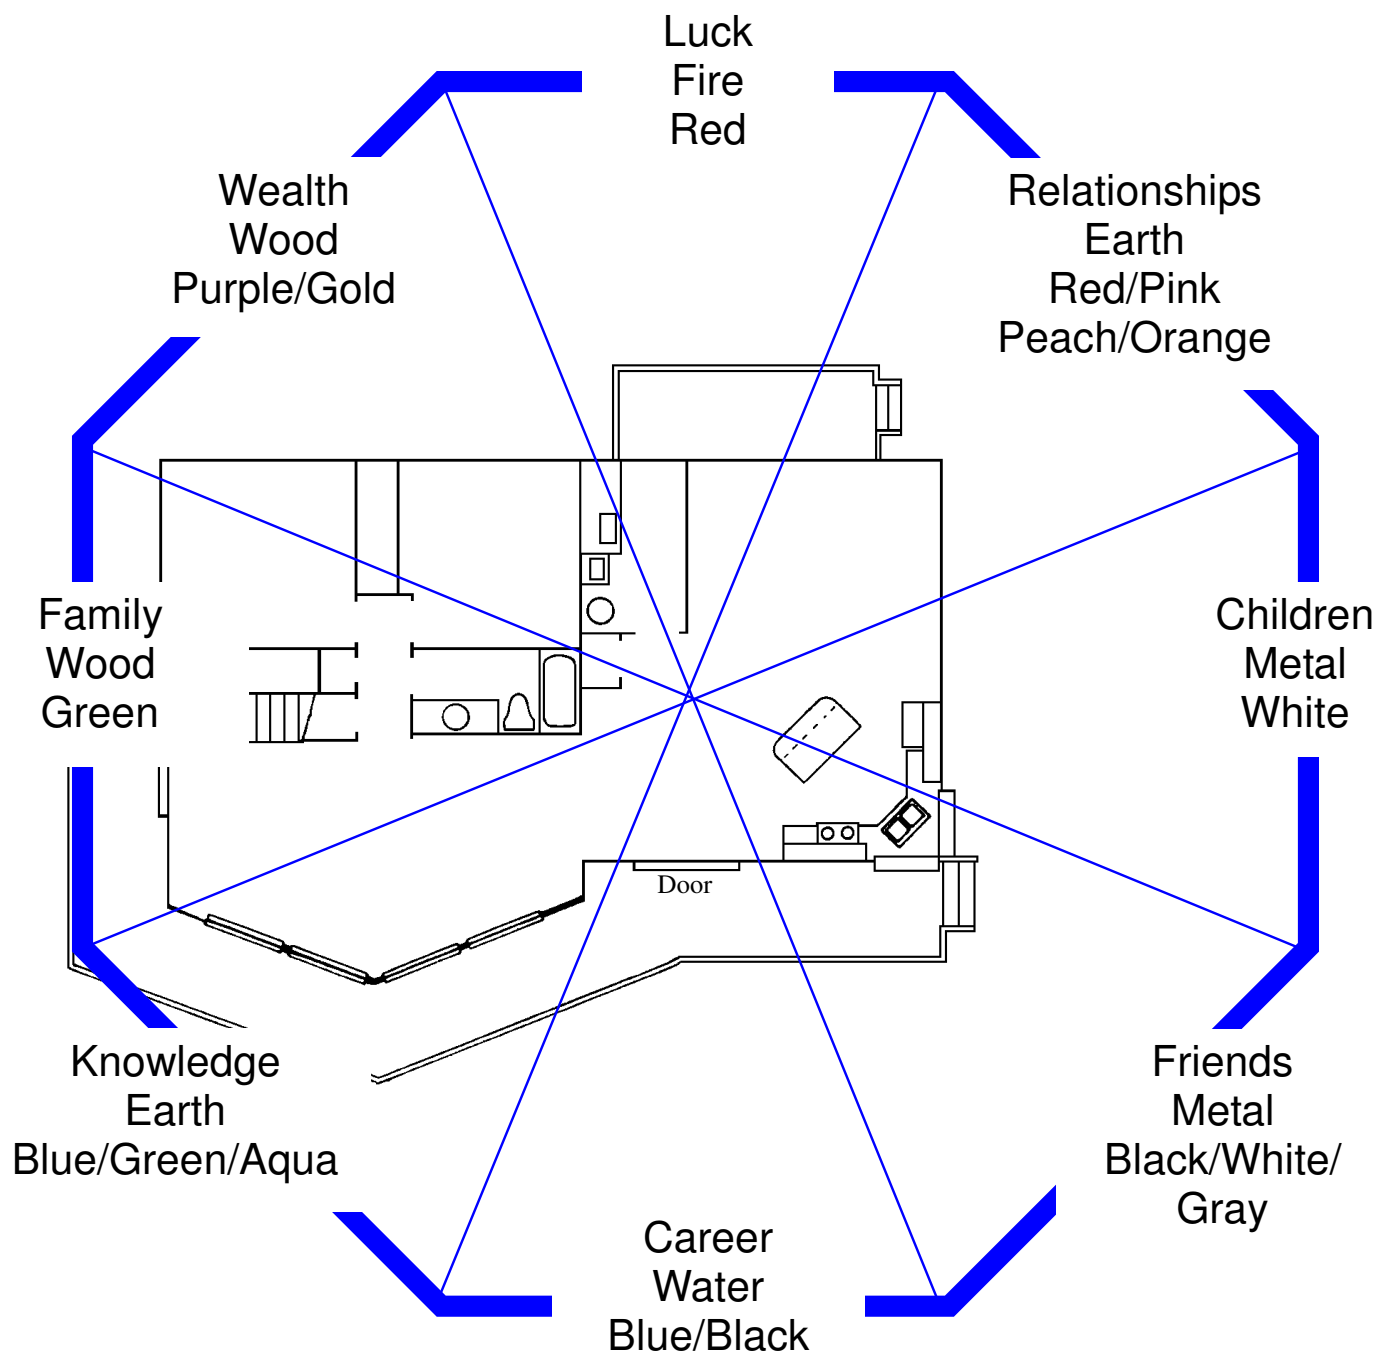

Ba-Gua Compass

Ba-Gua, which means eight-sided figure, is an octagon that is placed over the floor plan of a house, room or office to locate the different life areas. Career is placed at the main front door.

Ba-Gua Compass

The Ba-Gua is placed over a floor plan.

Ba-Gua Compass

The Ba-Gua is elongated if necessary. Don't worry that some corners of the house seem to exceed the Ba-Gua. They are still included in that area.

Ba-Gua Compass

Then the life areas are labeled. Career is placed at the main front door.

Ba-Gua Compass

Even if the door is at an angle to the house, Career is still placed at the front door.

Ba-Gua Compass

Even if the door is not centered, Career is still at the front door, making one side of the Ba-Gua smaller than the other, in this case less of the house falls in the Friends, Children and Relationship areas.