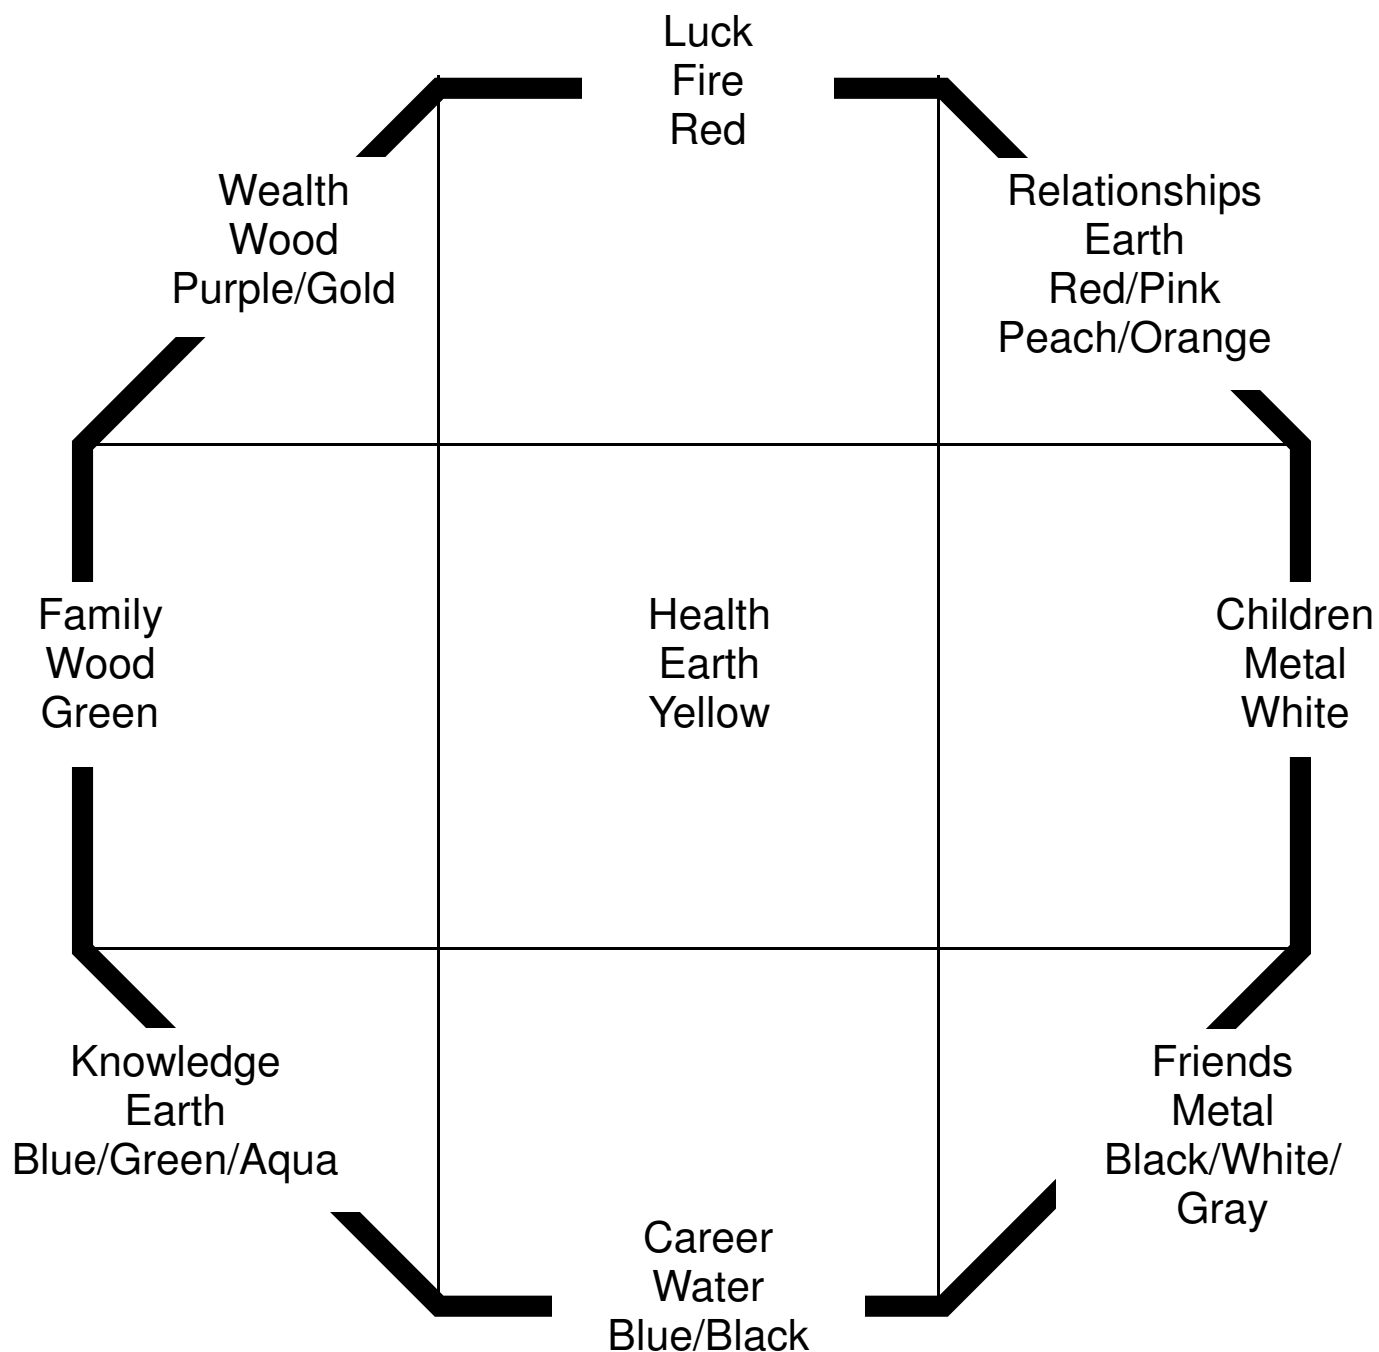

Ba-Gua Compass

Ba-Gua, which means eight-sided figure, is an octagon that is placed over the floor plan of a house, room or office to locate the different life areas. Career is placed at the main front door.

Ba-Gua Compass

The Ba-Gua can be divided two ways. It can be divided into nine blocks. This harmonizes with the Flying Star method.

Ba-Gua Compass

Or the Ba-Gua can be divided into pie pieces which harmonizes with the Compass method of Feng Shui. Both methods work. Choose the one that resonates with you.

Ba-Gua Compass

The Ba-Gua is placed over a floor plan.

Ba-Gua Compass

The Ba-Gua is elongated if necessary. Don't worry that some corners of the house seem to exceed the Ba-Gua. They are still included in that area.

Ba-Gua Compass

Then the life areas are labeled. Career is placed at the main front door.

Ba-Gua Compass

Even if the door is at an angle to the house, Career is still placed at the front door.

Ba-Gua Compass