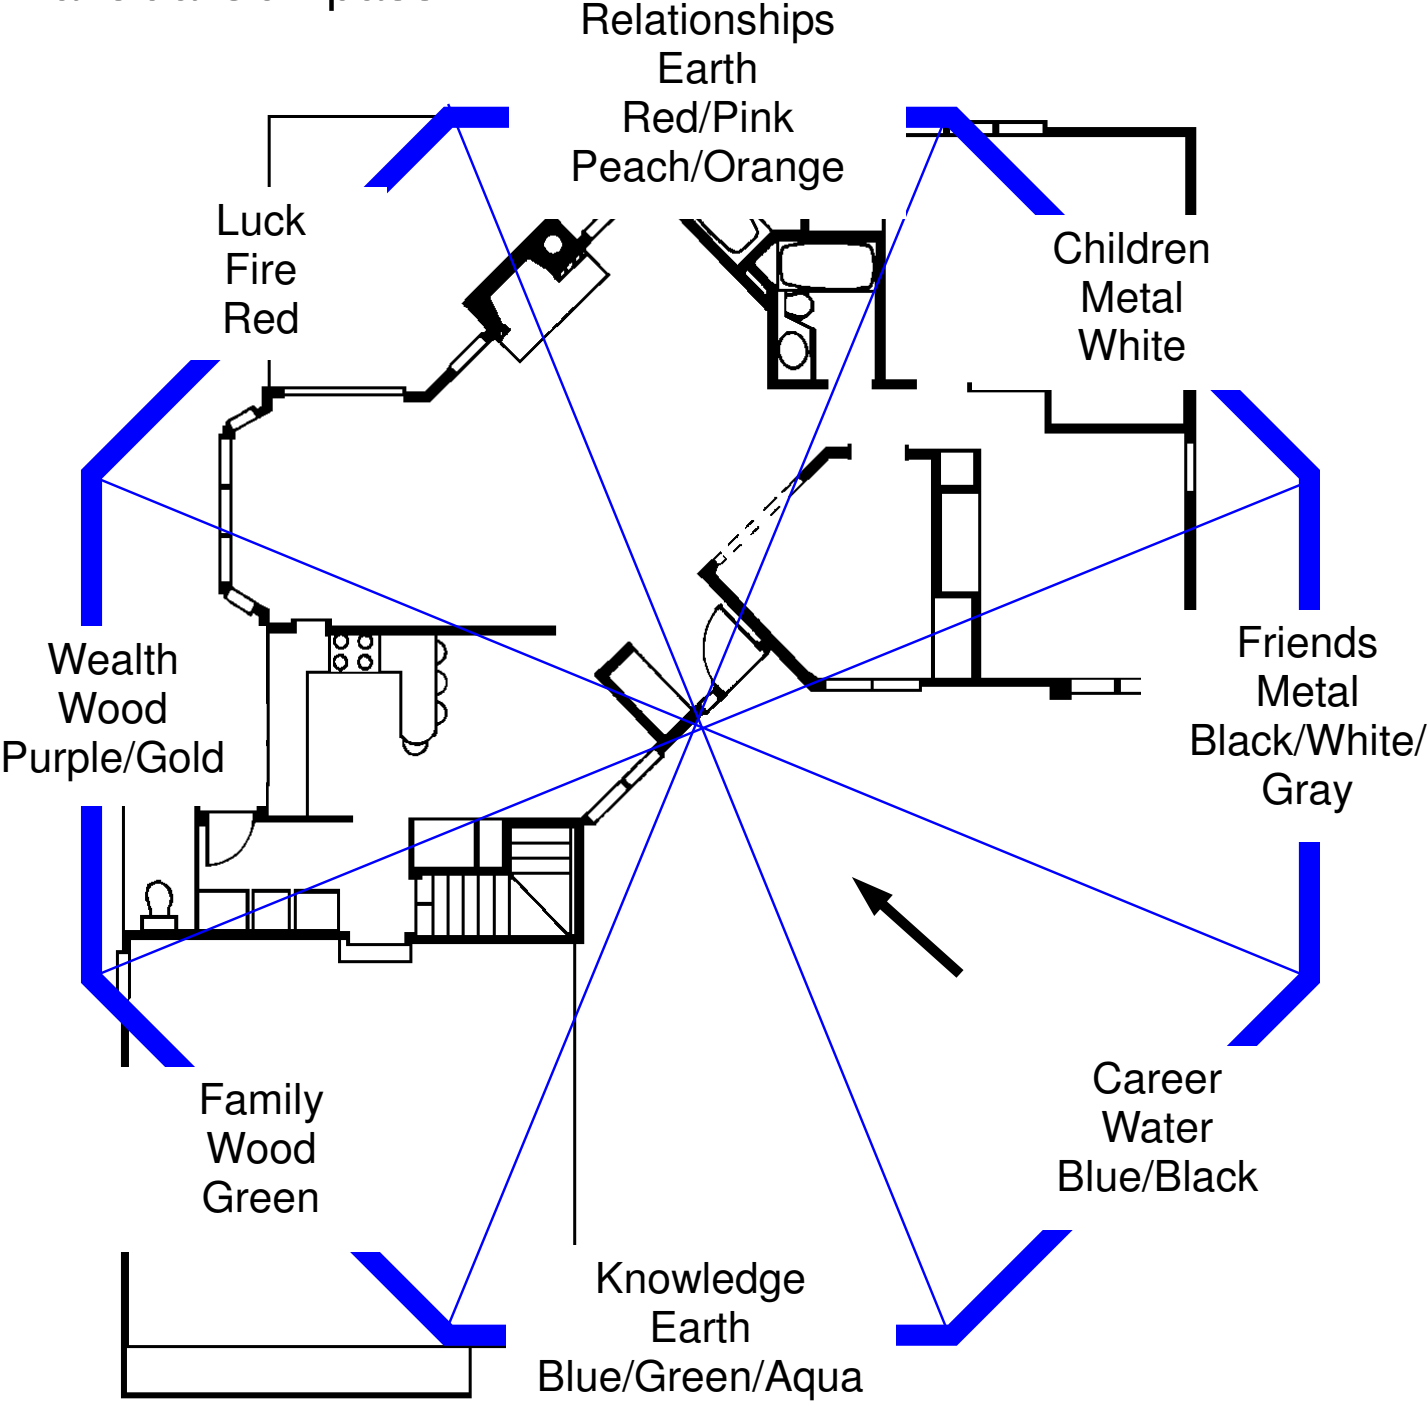

Ba-Gua Compass

Ba-Gua, which means eight-sided figure, is an octagon that is placed over the floor plan of a house, room or office to locate the different life areas. Career is placed at the main front door.

Ba-Gua Compass

The Ba-Gua can be divided two ways. It can be divided into nine blocks. This harmonizes with the Flying Star method.

Ba-Gua Compass

Or the Ba-Gua can be divided into pie pieces which harmonizes with the Compass method of Feng Shui. Both methods work. Choose the one that resonates with you.

Ba-Gua Compass

The Ba-Gua is placed over a floor plan.

Ba-Gua Compass

The Ba-Gua is elongated if necessary. Don't worry that some corners of the house seem to exceed the Ba-Gua. They are still included in that area.

Ba-Gua Compass

Then the life areas are labeled. Career is placed at the main front door.

Ba-Gua Compass

Even if the door is at an angle to the house, Career is still placed at the front door.

Ba-Gua Compass