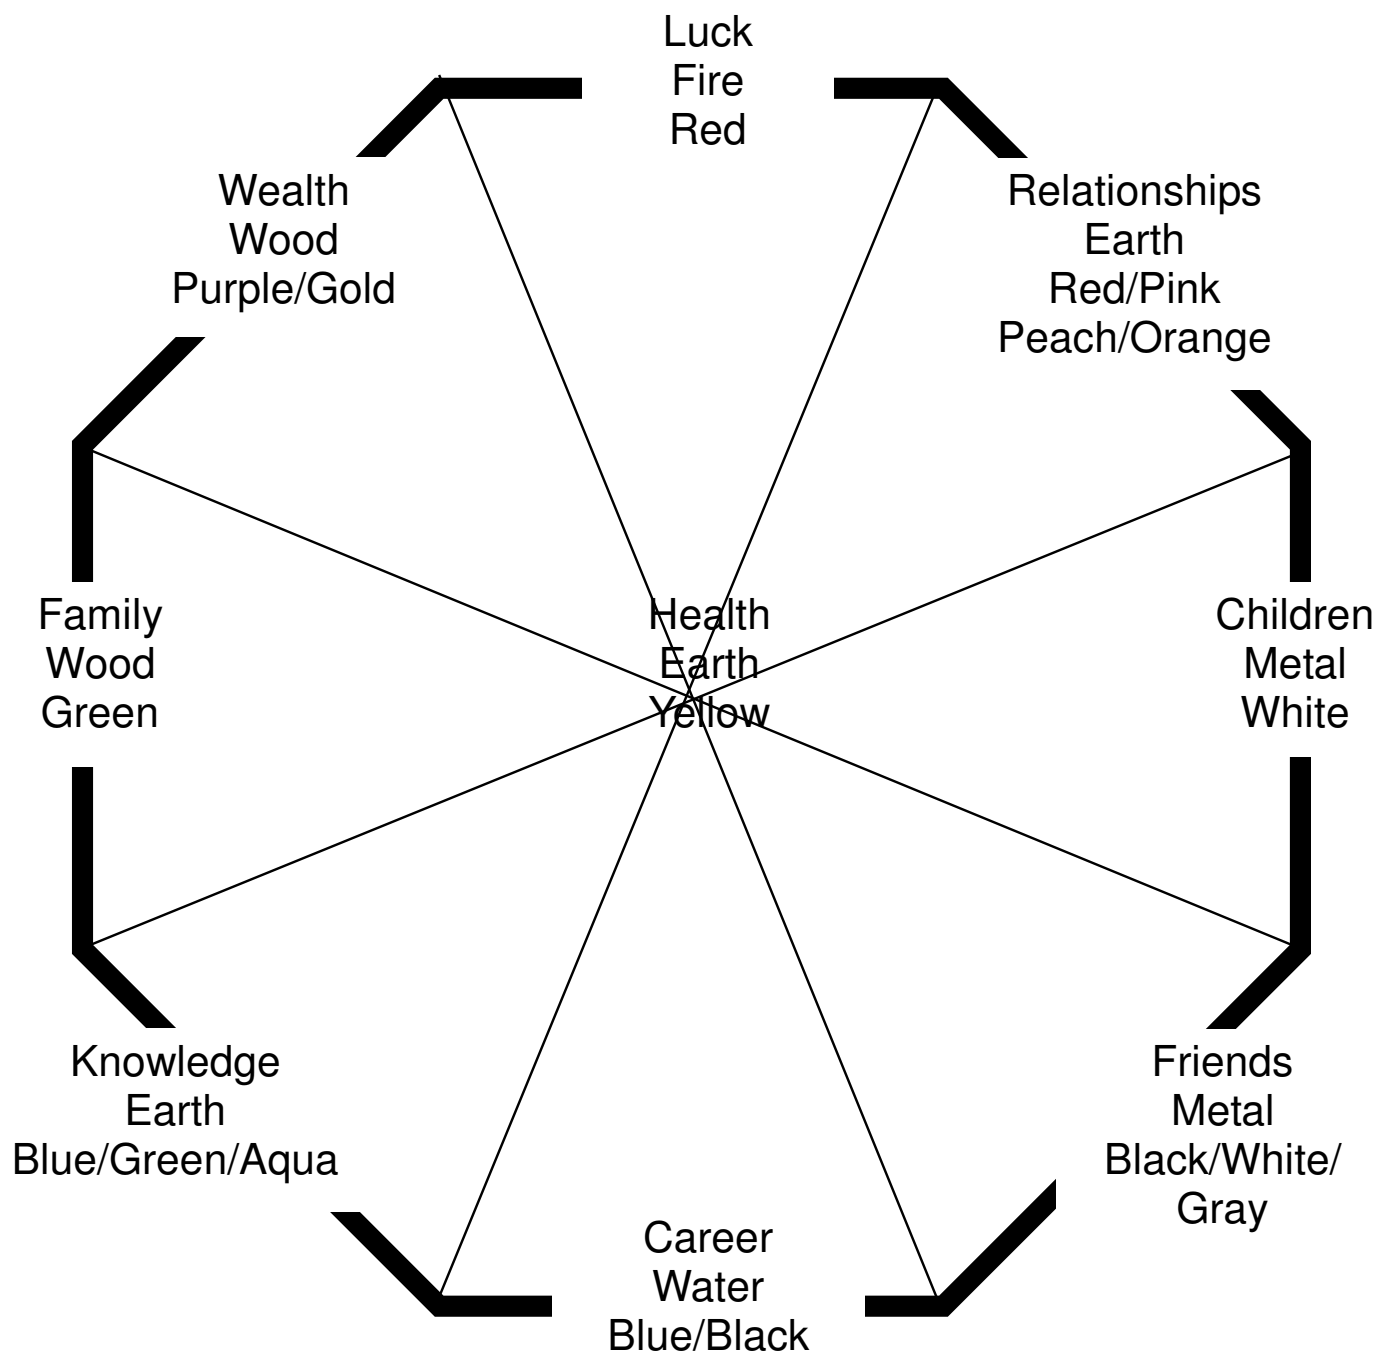

Ba-Gua Compass

Ba-Gua, which means eight-sided figure, is an octagon that is placed over the floor plan of a house, room or office to locate the different life areas. Career is placed at the main front door.

Ba-Gua Compass

The Ba-Gua can be divided two ways. It can be divided into nine blocks. This harmonizes with the Flying Star method.

Ba-Gua Compass

Or the Ba-Gua can be divided into pie pieces which harmonizes with the Compass method of Feng Shui. Both methods work. Choose the one that resonates with you.

Ba-Gua Compass

The Ba-Gua is placed over a floor plan.

Ba-Gua Compass

The Ba-Gua is elongated if necessary. Don't worry that some corners of the house seem to exceed the Ba-Gua. They are still included in that area.

Ba-Gua Compass

Then the life areas are labeled. Career is placed at the main front door.

Ba-Gua Compass

Even if the door is at an angle to the house, Career is still placed at the front door.

Ba-Gua Compass